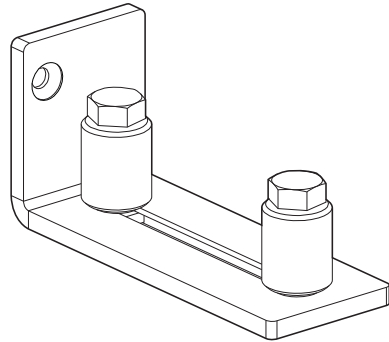

ROLLTRAK

DOOR & WINDOW SPECIALISTS

WALL MOUNTED DOOR GUIDE

Model Number:

R90150, R90155, RDAS028, RDAS029, RDAS063 & RDAS067

Tools required:

Drill, tape measure, level, pencil, appropriate drill bit.

x1

ST4.8 x 32mm x2

Ø8 x2